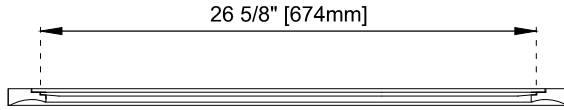

30" Glenbrooke Rectangular Mirror

735-M30-BKO / 735-M30-BW
735-M30-SC / 735-M30-UGR

JAMES MARTIN
VANITIES™