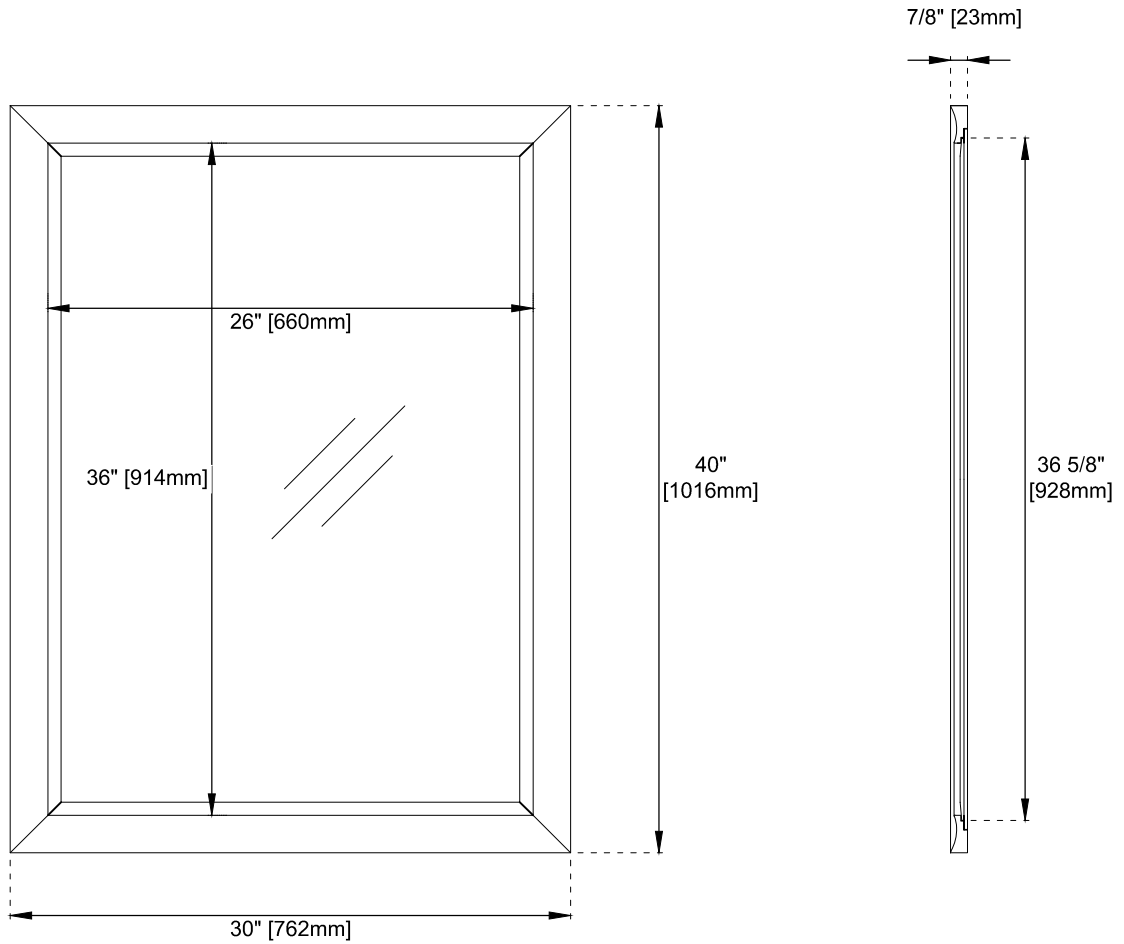

## Dimension

Width: 30"

Depth: 7/8"

Height: 40"

Visit website for warranty and installation information  
[www.jamesmartinvanities.com](http://www.jamesmartinvanities.com)

Version: 202212

# 30" Glenbrooke Rectangular Mirror

735-M30-BKO / 735-M30-BW  
735-M30-SC / 735-M30-UGR

**JAMES MARTIN**  
VANITIES™

Top View

Front View

Side View

Visit website for warranty and installation information  
[www.jamesmartinvanities.com](http://www.jamesmartinvanities.com)